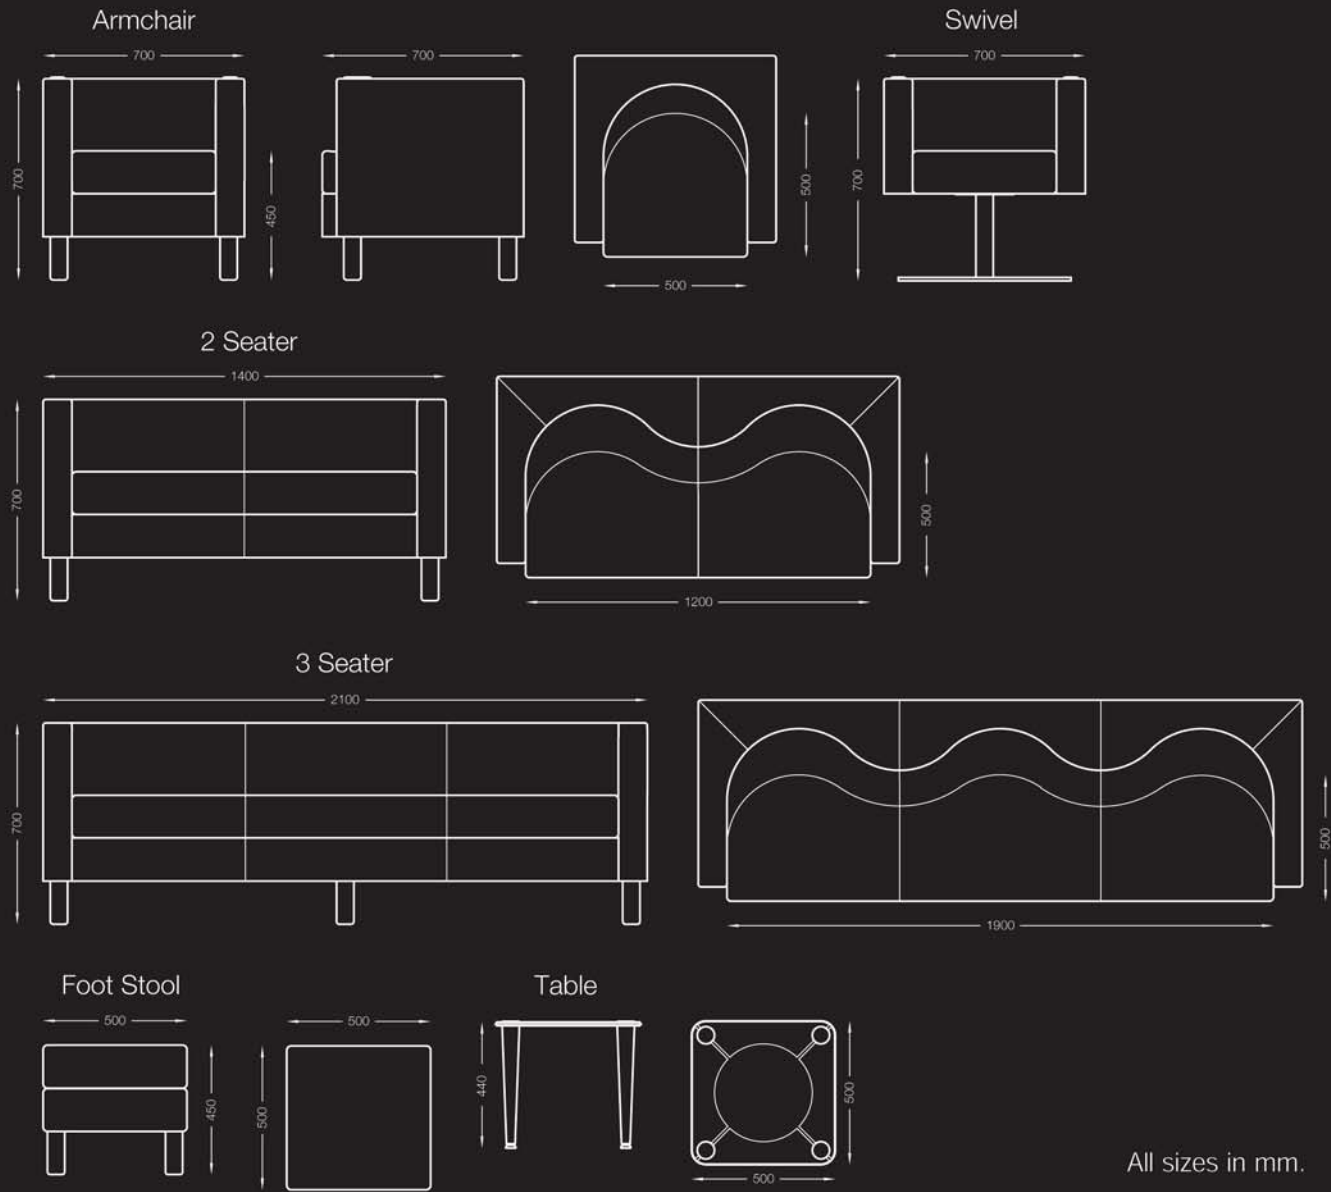

Wohlfahrt

milieu.

www.homeofmilieu.co.uk

wharf

A modern symbol of growth and infrastructure, an ever evolving skyline reaching for the stars.

All sizes in mm.

milieu.

+44 (0)1234 764440
 discover@homeofmilieu.co.uk
 www.homeofmilieu.co.uk