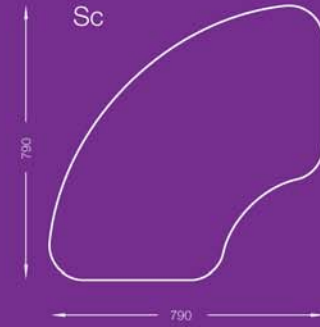

spot

milieu.

www.homeofmilieu.co.uk

tods

A break from the norm, a silent pause and a time for reflection in a world surrounded by chaos.

High Stool

Low Stool

Square

Circle

Triangle

Sc

All sizes in mm.

milieu.

+44 (0)1234 764440
 discover@homeofmilieu.co.uk
 www.homeofmilieu.co.uk

A MEMBER OF
ACID
 ANDY COPPING IN DESIGN