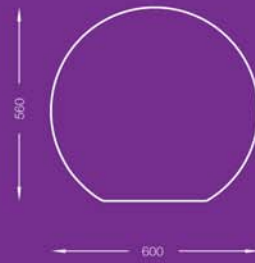

spot

milieu.

www.homeofmilieu.co.uk

tods

A break from the norm, a silent pause and a time for reflection in a world surrounded by chaos.

High Stool

Low Stool

Square

Circle

Triangle

Sc

All sizes in mm.

milieu.

+44 (0)1234 764440
 discover@homeofmilieu.co.uk
 www.homeofmilieu.co.uk

A MEMBER OF
ACID
 ANDY COPPING IN DESIGN