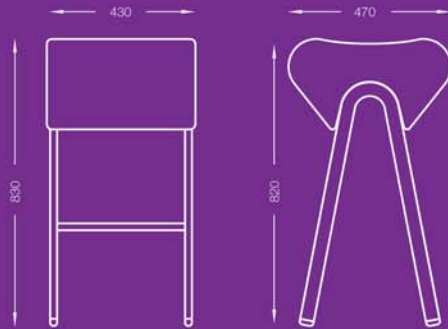

spot

milieu.

www.homeofmilieu.co.uk

tods

A break from the norm, a silent pause and a time for reflection in a world surrounded by chaos.

High Stool

Low Stool

Square

Circle

Triangle

Sc

All sizes in mm.

milieu.

+44 (0)1234 764440
 discover@homeofmilieu.co.uk
 www.homeofmilieu.co.uk

A MEMBER OF
ACID
 ANDY COPPING IN DESIGN