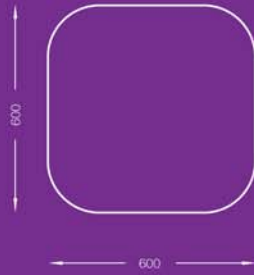

spot

milieu.

www.homeofmilieu.co.uk

tods

A break from the norm, a silent pause and a time for reflection in a world surrounded by chaos.

High Stool

Low Stool

Square

Circle

Triangle

Sc

All sizes in mm.

milieu.

+44 (0)1234 764440
 discover@homeofmilieu.co.uk
 www.homeofmilieu.co.uk

A MEMBER OF
ACID
 ANDY COPPING IN DESIGN