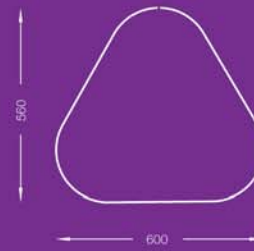

spot

milieu.

www.homeofmilieu.co.uk

tods

A break from the norm, a silent pause and a time for reflection in a world surrounded by chaos.

High Stool

Low Stool

Square

Circle

Triangle

Sc

All sizes in mm.

milieu.

+44 (0)1234 764440
 discover@homeofmilieu.co.uk
 www.homeofmilieu.co.uk

A MEMBER OF
ACID
 ANDY COPPING IN DESIGN