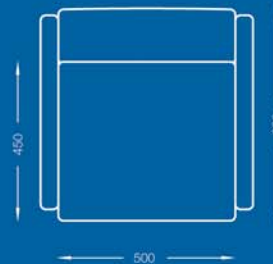

terro

milieu.

www.homeofmilieu.co.uk

tessa

Side by side we stand with tessellating uniformity, a reliable, honest and trustworthy product of simplicity.

Armchair

Timber in fill armchair

2 Seater

Table

All sizes in mm.

milieu.

+44 (0)1234 764440
discover@homeofmilieu.co.uk
www.homeofmilieu.co.uk

A MEMBER OF
ACID
ANY COPIING IN DESIGN