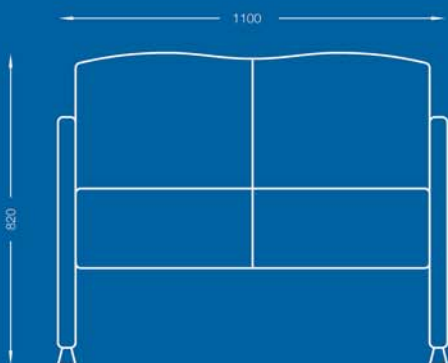

terro

milieu.

www.homeofmilieu.co.uk

tessa

Side by side we stand with tessellating uniformity, a reliable, honest and trustworthy product of simplicity.

Armchair

Timber in fill armchair

2 Seater

Table

All sizes in mm.

milieu.

+44 (0)1234 764440
discover@homeofmilieu.co.uk
www.homeofmilieu.co.uk

A MEMBER OF
ACID
ANY COPIING IN DESIGN