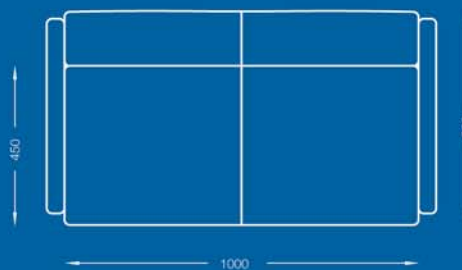

terro

milieu.

www.homeofmilieu.co.uk

tessa

Side by side we stand with tessellating uniformity, a reliable, honest and trustworthy product of simplicity.

Armchair

Timber in fill armchair

2 Seater

Table

All sizes in mm.

milieu.

+44 (0)1234 764440
discover@homeofmilieu.co.uk
www.homeofmilieu.co.uk

A MEMBER OF
ACID
ANY COPIING IN DESIGN