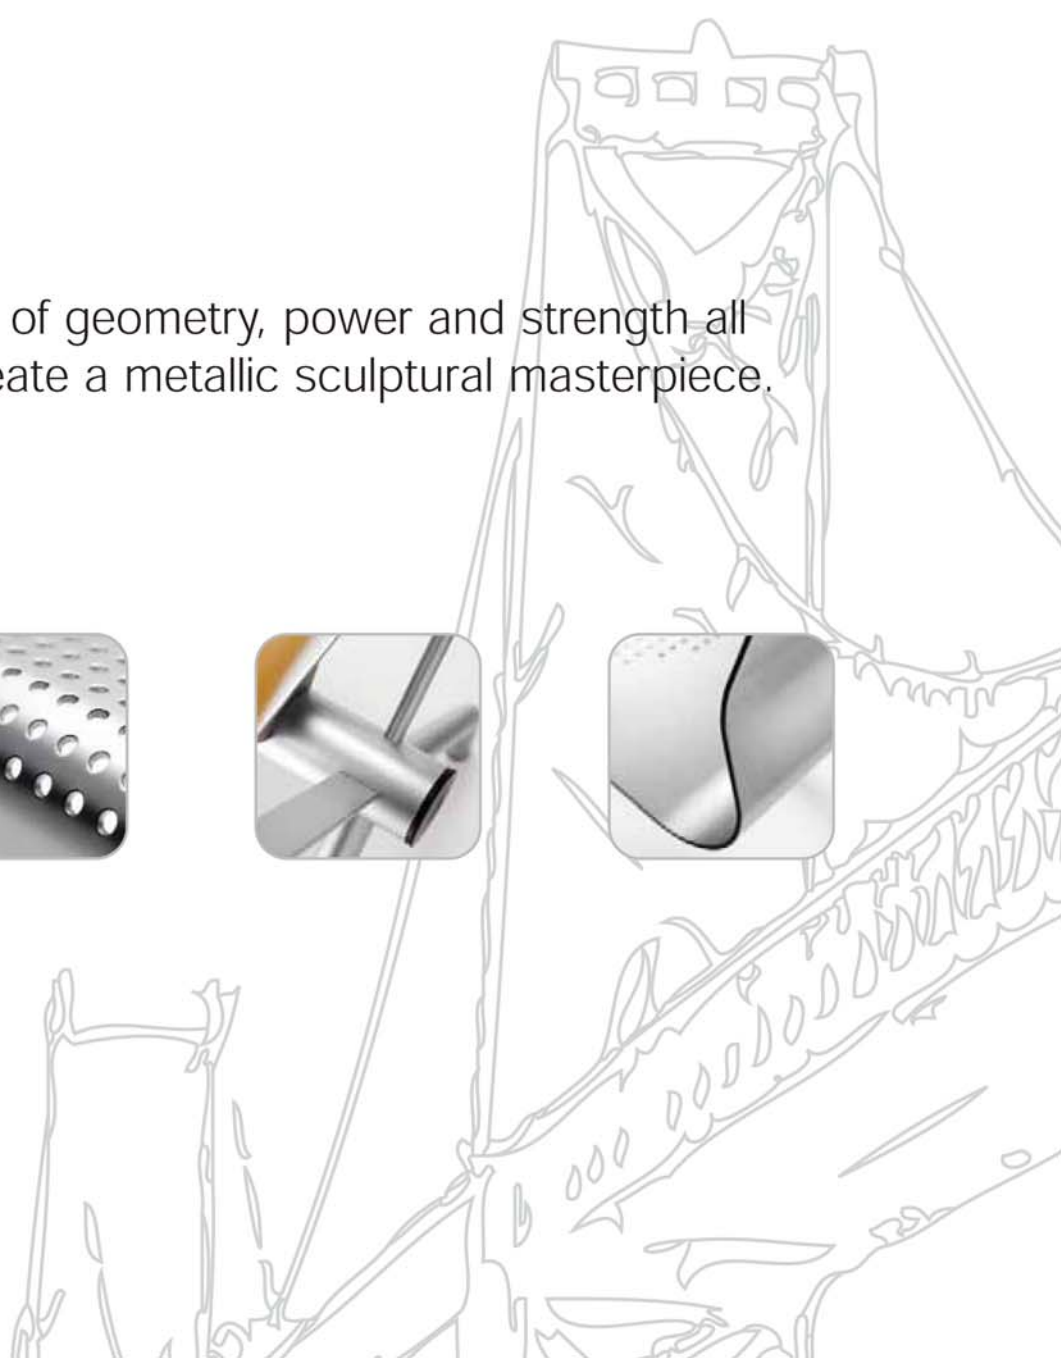

space

milieu.

www.homeofmilieu.co.uk

span

Highly visible parallels of geometry, power and strength all woven together to create a metallic sculptural masterpiece.

Steel Shell

Steel Table / Stool

Timber Shell

Timber Table

Upholstered Pads

Stool Pad

Straight Connector

Arm Pad

All sizes in mm.

2 Seater

3 Seater