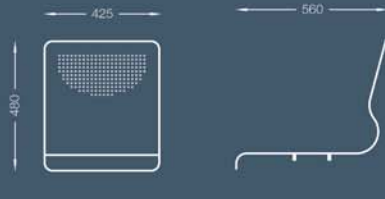

space

milieu.

www.homeofmilieu.co.uk

span

Highly visible parallels of geometry, power and strength all woven together to create a metallic sculptural masterpiece.

Steel Shell

Steel Table / Stool

Timber Shell

Timber Table

Upholstered Pads

Stool Pad

Straight Connector

Arm Pad

All sizes in mm.

2 Seater

3 Seater