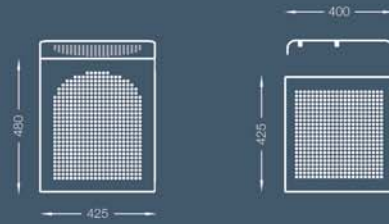

space

milieu.

www.homeofmilieu.co.uk

span

Highly visible parallels of geometry, power and strength all woven together to create a metallic sculptural masterpiece.

Steel Shell

Steel Table / Stool

Timber Shell

Timber Table

Upholstered Pads

Stool Pad

Straight Connector

Arm Pad

All sizes in mm.

2 Seater

3 Seater