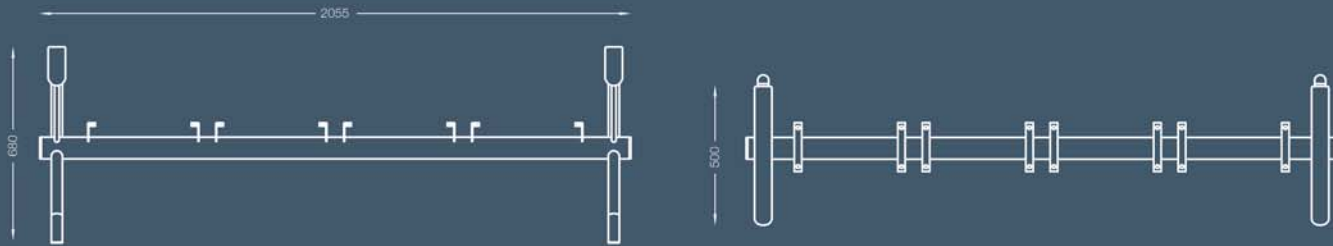

2 Seater

3 Seater

4 Seater

Corner Connector

milieu.

+44 (0)1234 764440
discover@homeofmilieu.co.uk
www.homeofmilieu.co.uk

A MEMBER OF
ACID
ANTI-COPYING IN DESIGN