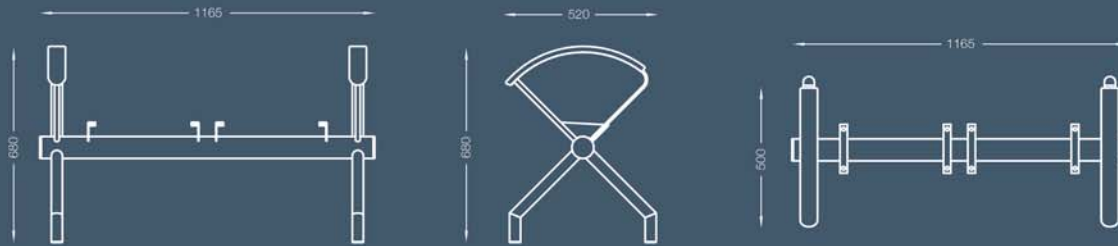

Timber Table

Upholstered Pads

Stool Pad

Straight Connector

Arm Pad

All sizes in mm.

2 Seater

3 Seater