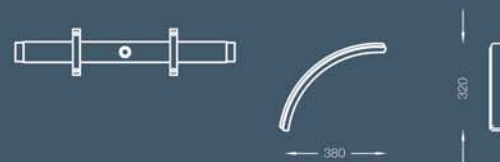

Timber Table

Upholstered Pads

Stool Pad

Straight Connector

Arm Pad

All sizes in mm.

2 Seater

3 Seater