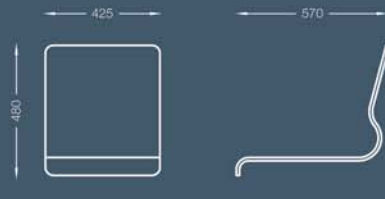

space

milieu.

www.homeofmilieu.co.uk

span

Highly visible parallels of geometry, power and strength all woven together to create a metallic sculptural masterpiece.

Steel Shell

Steel Table / Stool

Timber Shell

Timber Table

Upholstered Pads

Stool Pad

Straight Connector

Arm Pad

All sizes in mm.

2 Seater

3 Seater