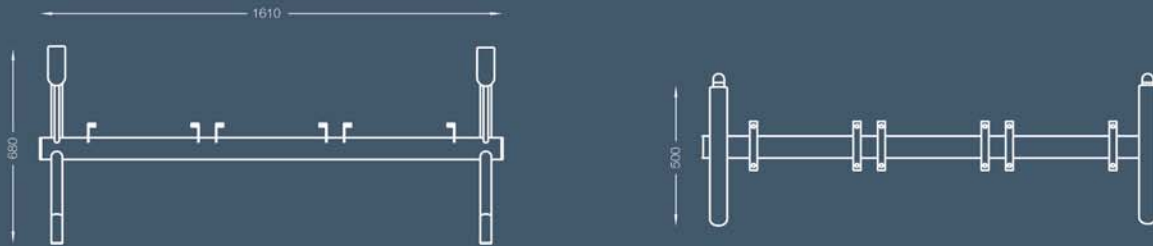

space

milieu.

www.homeofmilieu.co.uk

span

Highly visible parallels of geometry, power and strength all woven together to create a metallic sculptural masterpiece.

Steel Shell

Steel Table / Stool

Timber Shell

Timber Table

Upholstered Pads

Stool Pad

Straight Connector

Arm Pad

All sizes in mm.

2 Seater

3 Seater