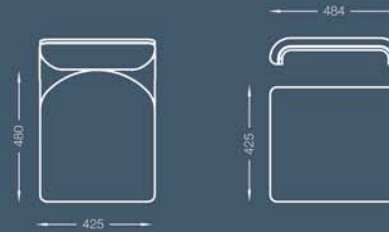

space

milieu.

www.homeofmilieu.co.uk

span

Highly visible parallels of geometry, power and strength all woven together to create a metallic sculptural masterpiece.

Steel Shell

Steel Table / Stool

Timber Shell

Timber Table

Upholstered Pads

Stool Pad

Straight Connector

Arm Pad

All sizes in mm.

2 Seater

3 Seater