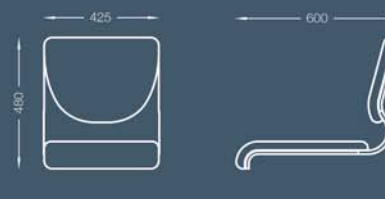

space

milieu.

www.homeofmilieu.co.uk

span

Highly visible parallels of geometry, power and strength all woven together to create a metallic sculptural masterpiece.

Steel Shell

Steel Table / Stool

Timber Shell

Timber Table

Upholstered Pads

Stool Pad

Straight Connector

Arm Pad

All sizes in mm.

2 Seater

3 Seater