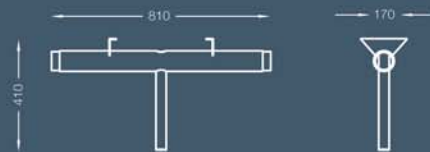

Timber Table

Upholstered Pads

Stool Pad

Straight Connector

Arm Pad

All sizes in mm.

2 Seater

3 Seater