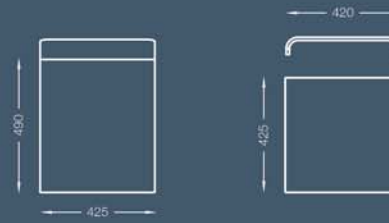

Timber Table

Upholstered Pads

Stool Pad

Straight Connector

Arm Pad

All sizes in mm.

2 Seater

3 Seater