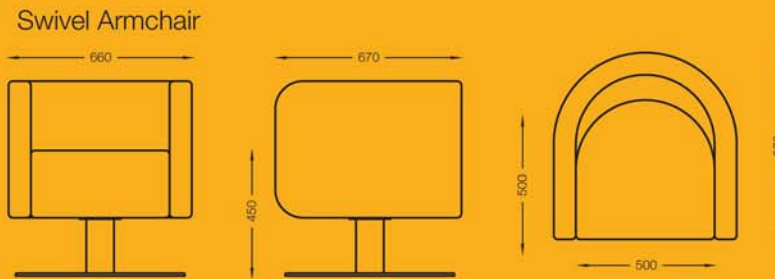

pod

milieu.

www.homeofmilieu.co.uk

pad

In both nature and design the most perfect forms require balance and stability, virtues inherent in all that is beautiful.

milieu.

+44 (0)1234 764440
 discover@homeofmilieu.co.uk
 www.homeofmilieu.co.uk