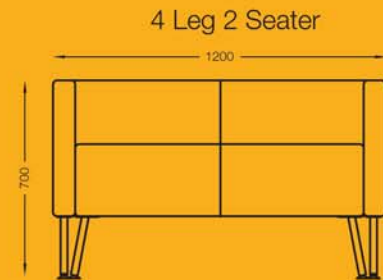

pod

milieu.

www.homeofmilieu.co.uk

pad

In both nature and design the most perfect forms require balance and stability, virtues inherent in all that is beautiful.

milieu.

+44 (0)1234 764440
 discover@homeofmilieu.co.uk
 www.homeofmilieu.co.uk