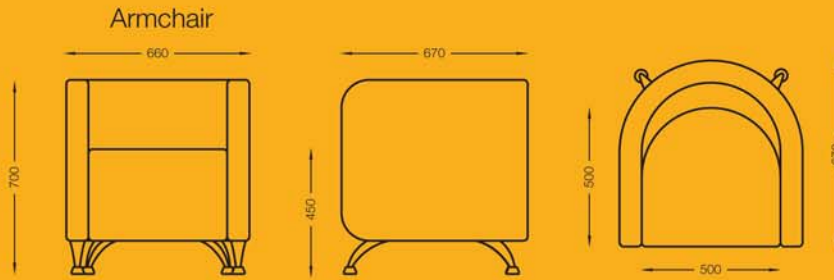

pod

milieu.

www.homeofmilieu.co.uk

pad

In both nature and design the most perfect forms require balance and stability, virtues inherent in all that is beautiful.

milieu.

+44 (0)1234 764440
 discover@homeofmilieu.co.uk
 www.homeofmilieu.co.uk