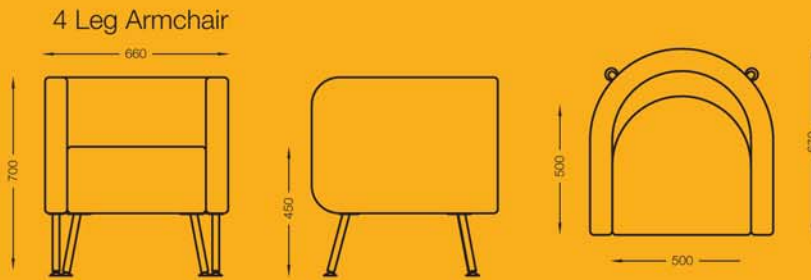

pod

milieu.

www.homeofmilieu.co.uk

pad

In both nature and design the most perfect forms require balance and stability, virtues inherent in all that is beautiful.

milieu.

+44 (0)1234 764440
 discover@homeofmilieu.co.uk
 www.homeofmilieu.co.uk