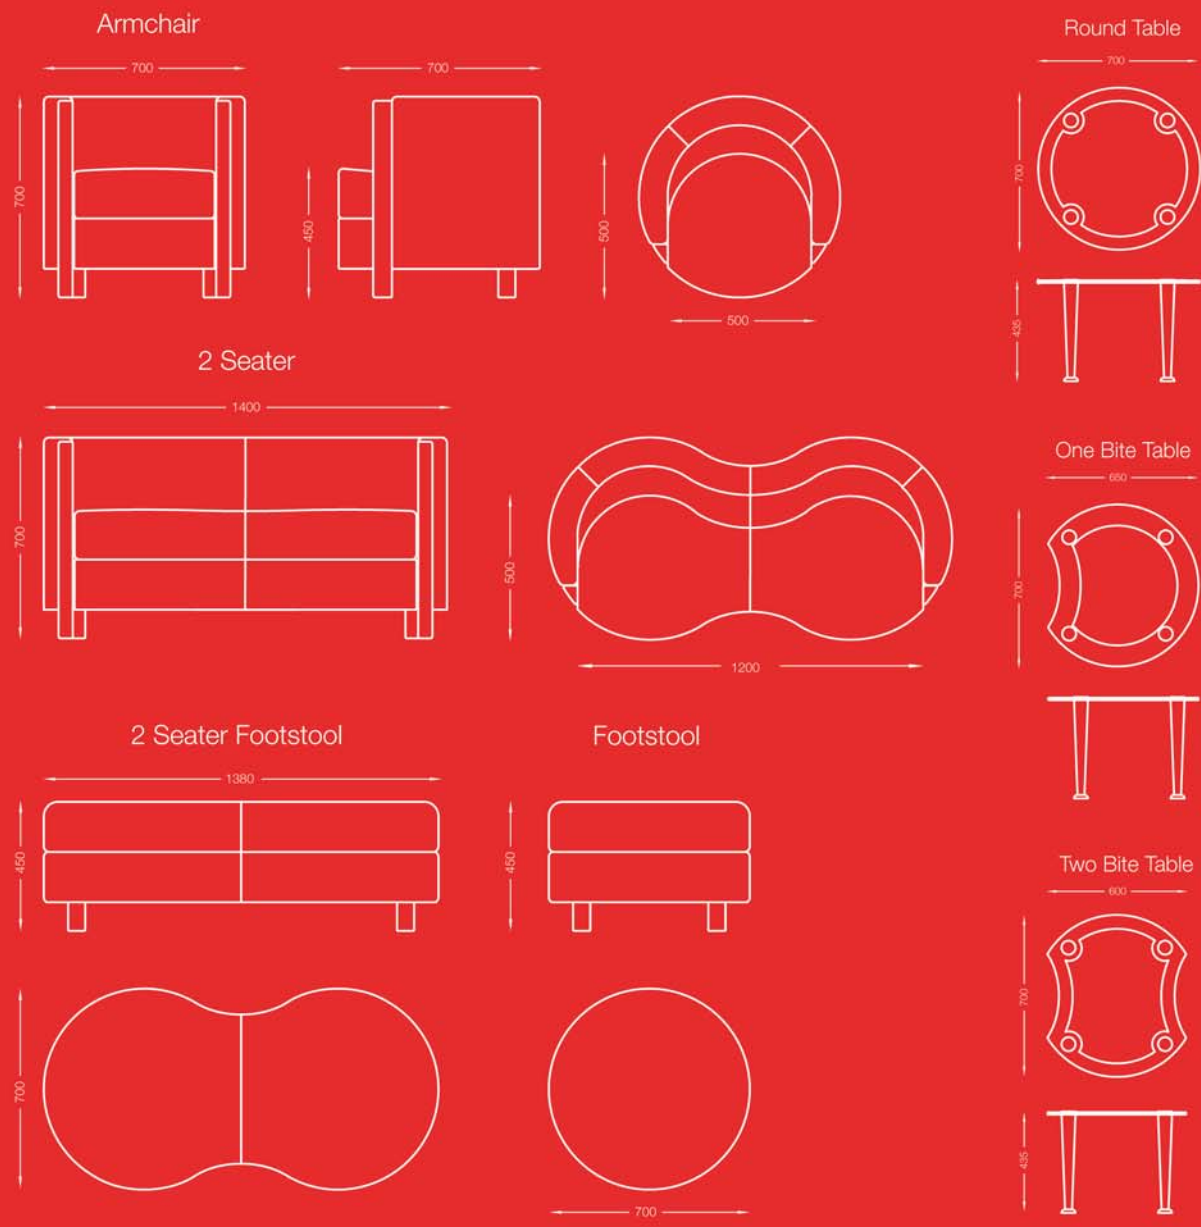

ioi

milieu.

www.homeofmilieu.co.uk

ion

Refined and classical in every way with the elegance and subtlety of a timeless architectural masterpiece.

All sizes in mm.

+44 (0)1234 764440
 discover@homeofmilieu.co.uk
 www.homeofmilieu.co.uk