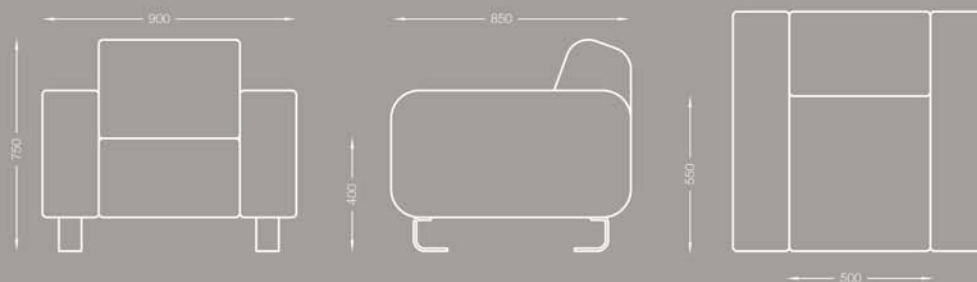

Armchair

All sizes in mm.

milieu.

+44 (0)1234 764440
discover@homeofmilieu.co.uk
www.homeofmilieu.co.uk