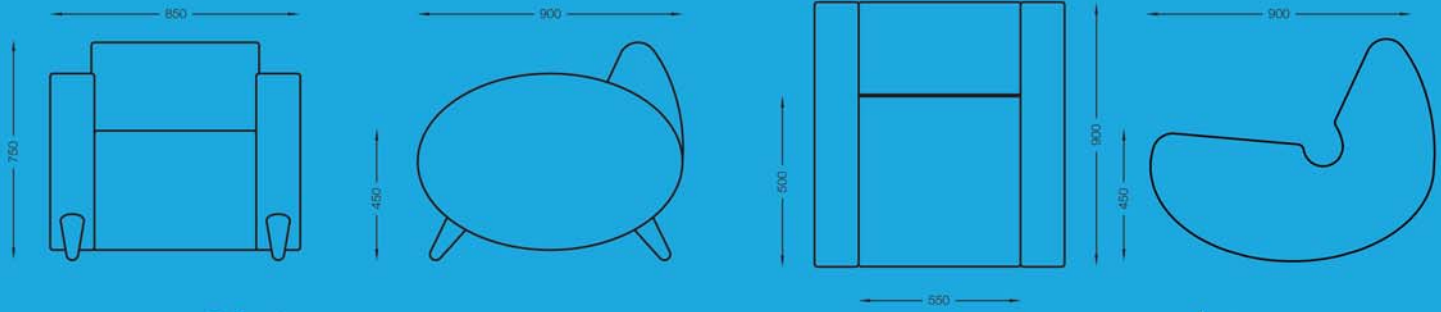

milieu

milieu.

www.homeofmilieu.co.uk

cumu

A light, soft and hemispherical form floating effortlessly towards the horizon in a limitless landscape.

Armchair

2 Seater

3 Seater

Table

All sizes in mm.

milieu.

+44 (0)1234 764440
discover@homeofmilieu.co.uk
www.homeofmilieu.co.uk