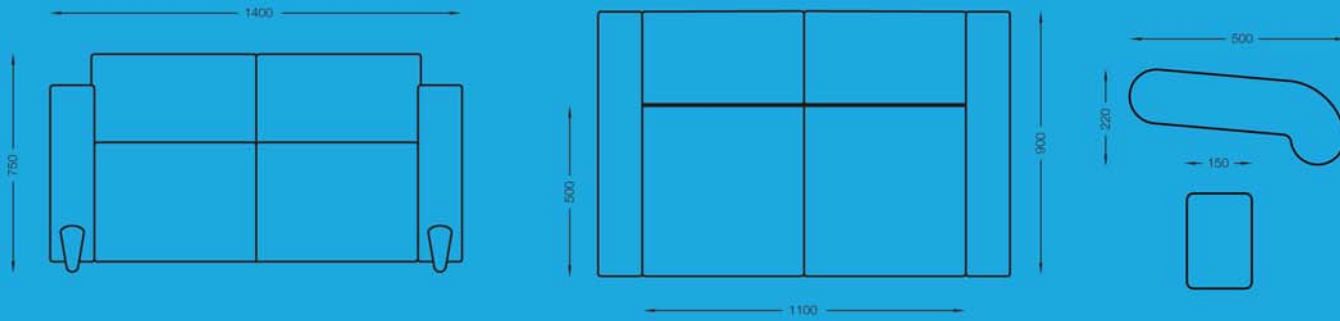

milieu

milieu.

www.homeofmilieu.co.uk

cumu

A light, soft and hemispherical form floating effortlessly towards the horizon in a limitless landscape.

Armchair

2 Seater

3 Seater

Table

All sizes in mm.

milieu.

+44 (0)1234 764440
discover@homeofmilieu.co.uk
www.homeofmilieu.co.uk