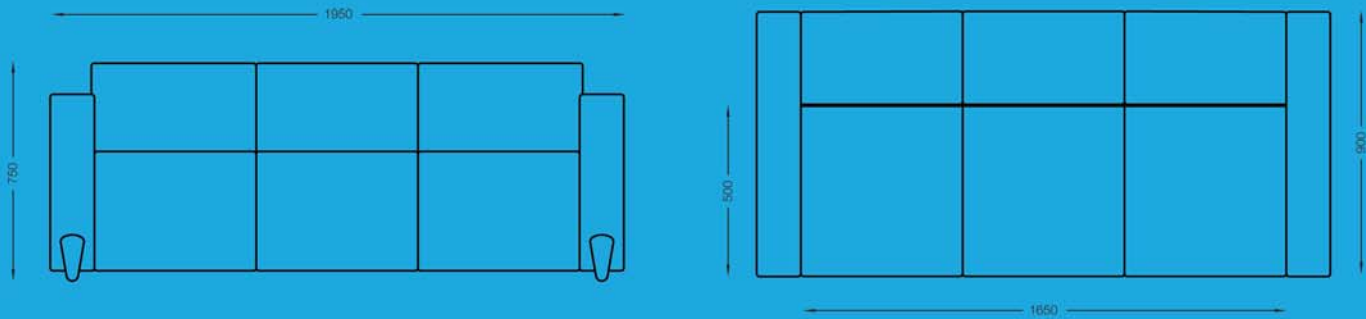

milieu

milieu.

www.homeofmilieu.co.uk

cumu

A light, soft and hemispherical form floating effortlessly towards the horizon in a limitless landscape.

Armchair

2 Seater

3 Seater

Table

All sizes in mm.

milieu.

+44 (0)1234 764440
discover@homeofmilieu.co.uk
www.homeofmilieu.co.uk