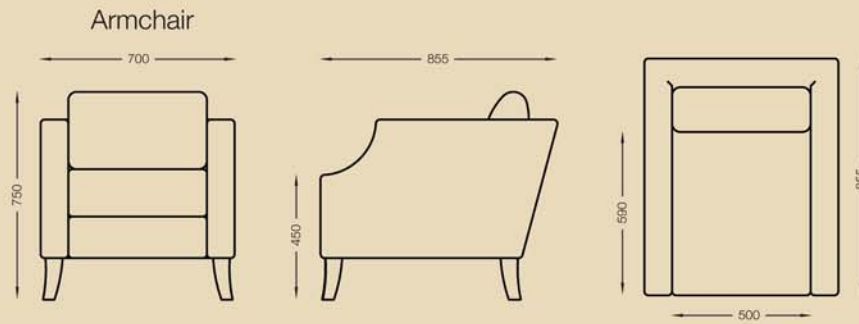

milieu

milieu.

clipse

Embracing the stark contrast generated by this rare and captivating event, a celebration of light and dark.

All sizes in mm.

milieu.

+44 (0)1234.764440
 discover@homeofmilieu.co.uk
 www.homeofmilieu.co.uk