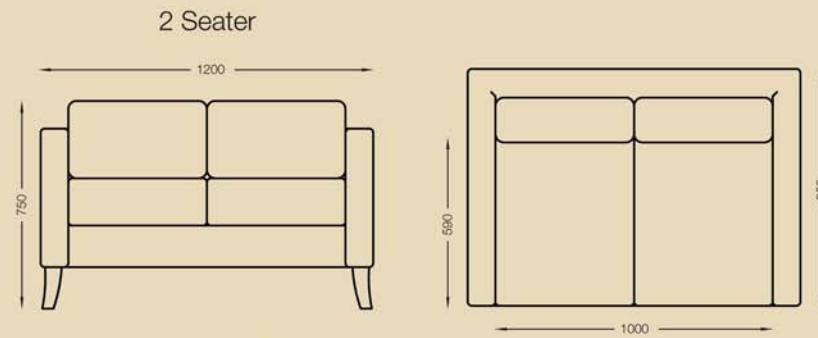

milieu

milieu.

clipse

Embracing the stark contrast generated by this rare and captivating event, a celebration of light and dark.

All sizes in mm.

milieu.

+44 (0)1234.764440
 discover@homeofmilieu.co.uk
 www.homeofmilieu.co.uk