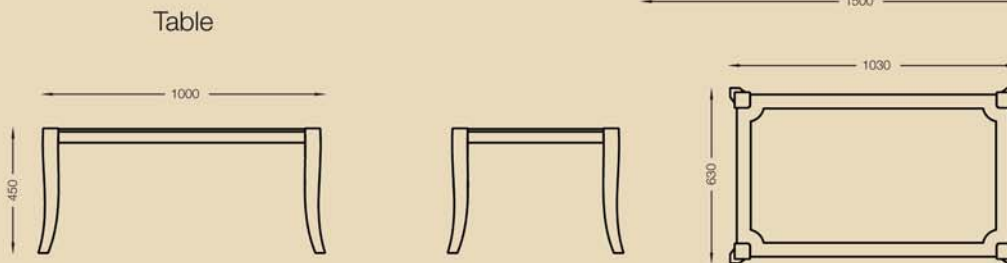

milieu

milieu.

clipse

Embracing the stark contrast generated by this rare and captivating event, a celebration of light and dark.

All sizes in mm.

milieu.

+44 (0)1234.764440
 discover@homeofmilieu.co.uk
 www.homeofmilieu.co.uk