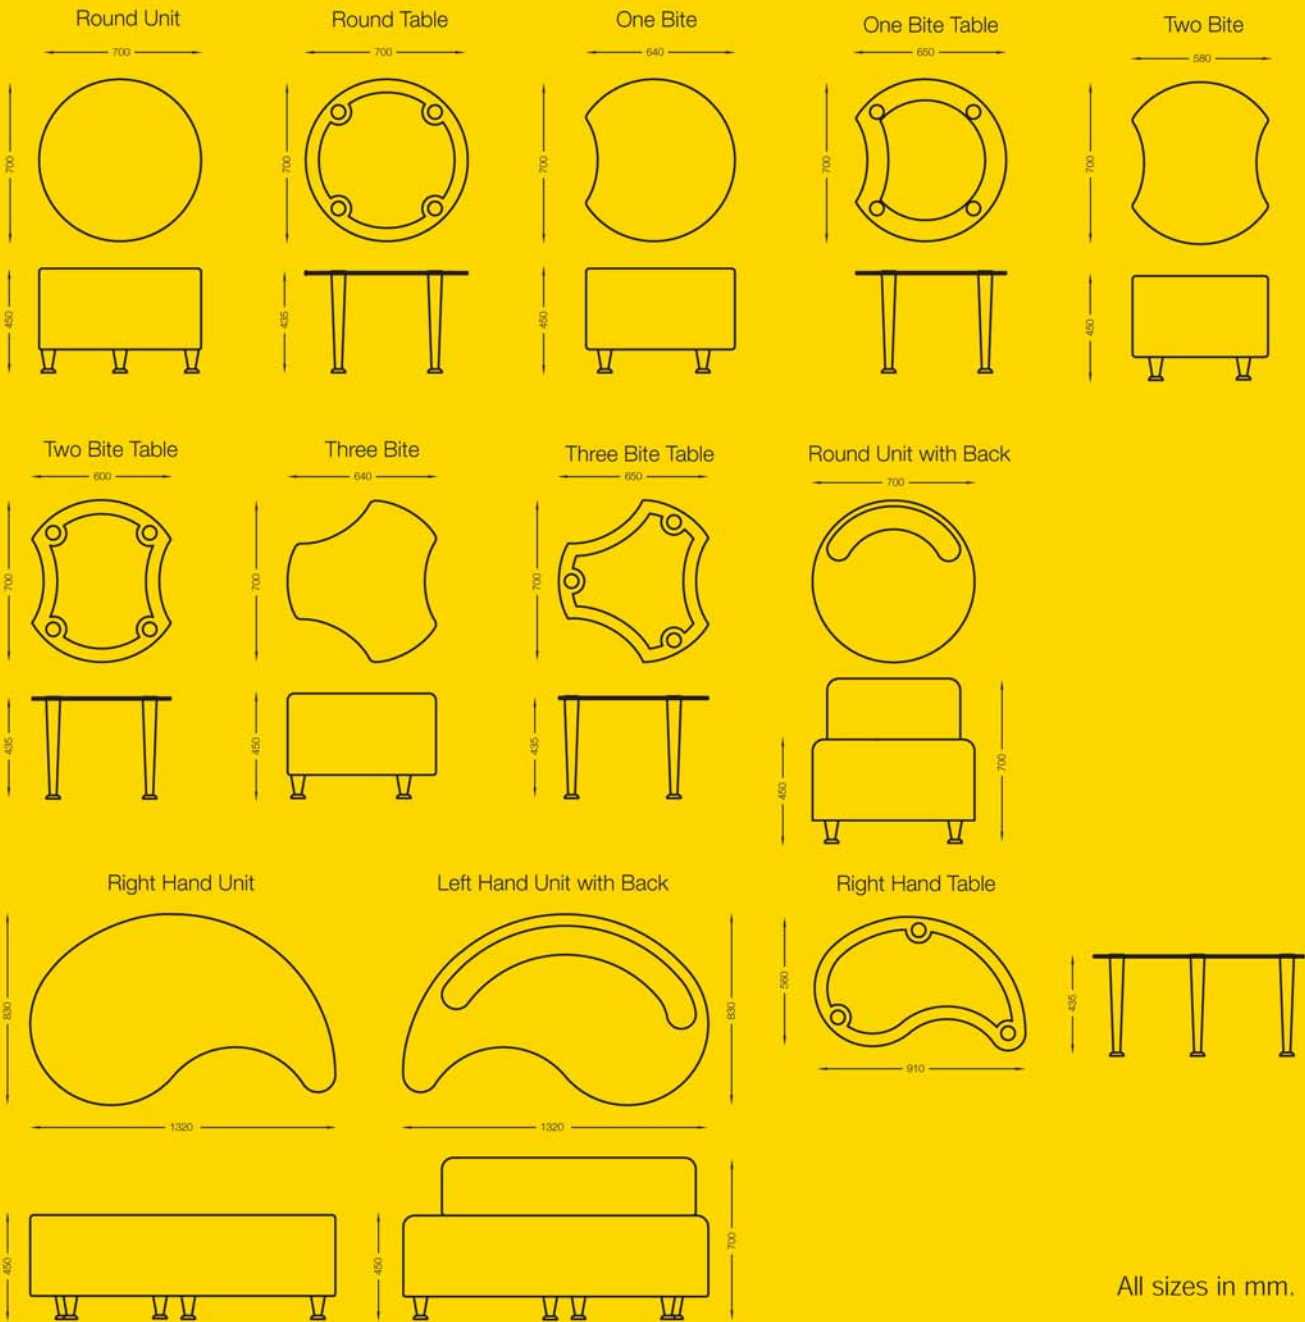

icodi

milieu.

www.homeofmilieu.co.uk

candi

A mixture of colour and flavour wrapped in a sweet, lovable, adaptable and ever evolving crystalline structure.

All sizes in mm.

milieu.

+44 (0)1234 764440
 discover@homeofmilieu.co.uk
 www.homeofmilieu.co.uk