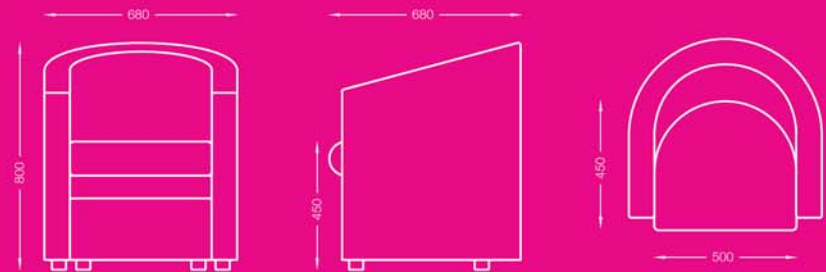

30019

milieu.

www.homeofmilieu.co.uk

bloom

The burst of colourful brilliance, uniformity and perfection mirroring the undeniable recurring wonder of that which is spring.

All sizes in mm.

Timber Leg Armchair

Tub Armchair

Timber Leg 2 Seater

2 Seater

Table

milieu.

+44 (0)1234 764440
discover@homeofmilieu.co.uk
www.homeofmilieu.co.uk