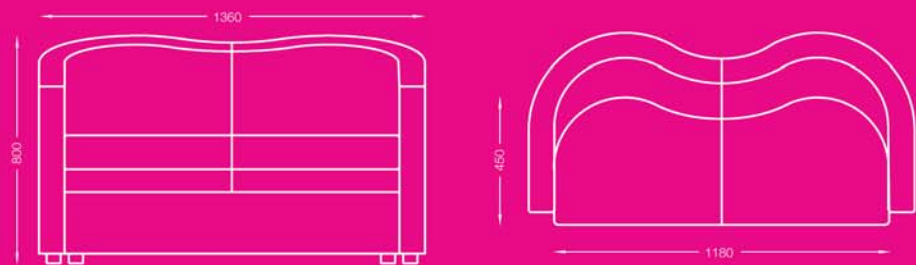

30019

milieu.

www.homeofmilieu.co.uk

bloom

The burst of colourful brilliance, uniformity and perfection mirroring the undeniable recurring wonder of that which is spring.

All sizes in mm.

Timber Leg Armchair

Tub Armchair

Timber Leg 2 Seater

2 Seater

Table

milieu.

+44 (0)1234 764440
discover@homeofmilieu.co.uk
www.homeofmilieu.co.uk