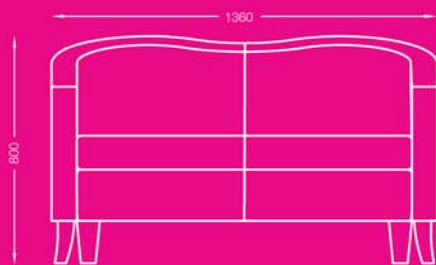

30019

milieu.

www.homeofmilieu.co.uk

bloom

The burst of colourful brilliance, uniformity and perfection mirroring the undeniable recurring wonder of that which is spring.

All sizes in mm.

Timber Leg Armchair

Tub Armchair

Timber Leg 2 Seater

2 Seater

Table

milieu.

+44 (0)1234 764440
discover@homeofmilieu.co.uk
www.homeofmilieu.co.uk