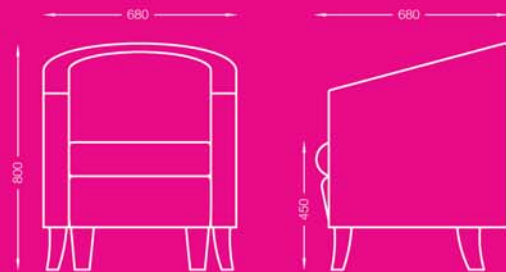

30019

milieu.

www.homeofmilieu.co.uk

bloom

The burst of colourful brilliance, uniformity and perfection mirroring the undeniable recurring wonder of that which is spring.

All sizes in mm.

Timber Leg Armchair

Tub Armchair

Timber Leg 2 Seater

2 Seater

Table

milieu.

+44 (0)1234 764440
discover@homeofmilieu.co.uk
www.homeofmilieu.co.uk